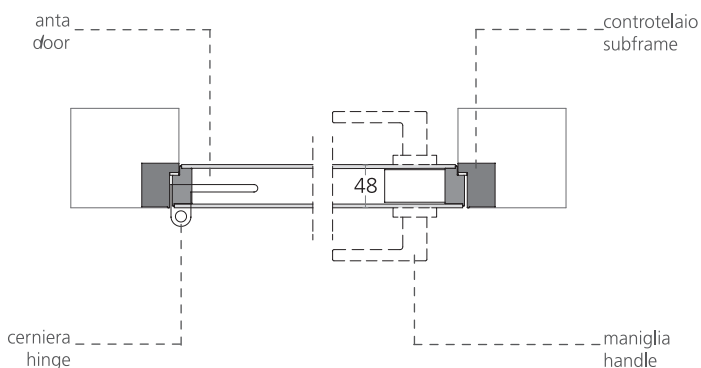

Sono disponibili anche pannelli in gres o in legno, con diverse finiture ed essenze. E' possibile montare diversi tipi di serrature e scegliere tra maniglia o pomolo nella stessa finitura del telaio.

Il controtelaio in alluminio decappato, invisibile quando la porta è chiusa, è disponibile sia per pareti cementizie sia in cartongesso e può essere verniciato direttamente con la pitturazione delle pareti.

Disponibile anche nella versione filo soffitto.

Aladin Swing Plain Duo is a single custom-made swing door with a concealed frame and with adjustable pivot hinge openings.

The 4 mm thick tempered glasses are applied on both faces of an aluminium frame, available in five different finishes, so as to form a volume with an internal air chamber.

The glasses are available in a wide range of finishes and they are certified according to the safety regulation ANSI Z97.1 and UNI EN12150.

Panels in stoneware and in wood with different finishes and essences are available too.

It is possible to assemble different locks and choose either between handle and knob in the finishes as the frame.

The pickled aluminium subframe, invisible when the door is closed, is available for both cement walls and plasterboard and can be varnished during the painting of the walls.

Available also in the version with frame flush with the ceiling.

GLAS
ITALIA

Sede, direzione commerciale e showroom: Via Cavour 29 - 20846 Macherio (MB)
tel. +39 039.23 23 202 ra - fax +39 039.23 23 212 - e-mail: glas@glasitalia.com - www.glasitalia.com