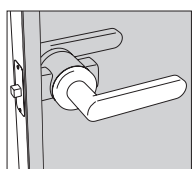

Aladin Swing Plain Mono is single a custom-made swing door with concealed frame and adjustable pivot hinges. A glass is applied on one side of an aluminium frame, available in five different finishes, so as to have a face with a flush surface, and another surface rebated from the perimeter aluminium frame. The glass can be monolithic tempered 6 mm in a single piece or tempered laminated 3 + 3 mm available in a wide range of different finishes. All glasses are certified according to the safety regulation ANSI Z97.1 and UNI EN12150. Panels in stoneware with different finishes are available too. It is possible to assemble different kind of locks and choose between handle and knob, which are provided in the same finishes as the frame. The pickled aluminium subframe, invisible when the door is closed, is available for both cement walls and plasterboard and can be varnished during the painting of the walls. Available also in the version with frame flush with the ceiling.

ALADIN

Design Piero Lissoni

ALADIN SWING PLAIN MONO

ALADIN SWING PLAIN DUO

MANIGLIE PORTA BATTENTE / HANDLES SWING DOOR

Maniglia senza blocco /
Handle without block

codice
code
LSBA

Maniglia con chiusura privacy /
Handle with privacy lock

codice
code
LCPA

Maniglia con chiave /
Handle with key lock

codice
code
LCCA

Maniglia con cilindro /
Handle with cylinder lock

codice
code
LCYA

codice
code
LSBB

codice
code
LCPB

codice
code
LCCB