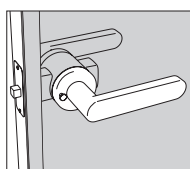

Aladin Swing Plain Mono is single a custom-made swing door with concealed frame and adjustable pivot hinges. A glass is applied on one side of an aluminium frame, available in five different finishes, so as to have a face with a flush surface, and another surface rebated from the perimeter aluminium frame. The glass can be monolithic tempered 6 mm in a single piece or tempered laminated 3 + 3 mm available in a wide range of different finishes. All glasses are certified according to the safety regulation ANSI Z97.1 and UNI EN12150. Panels in stoneware with different finishes are available too. It is possible to assemble different kind of locks and choose between handle and knob, which are provided in the same finishes as the frame. The pickled aluminium subframe, invisible when the door is closed, is available for both cement walls and plasterboard and can be varnished during the painting of the walls. Available also in the version with frame flush with the ceiling.

ALADIN

Design Piero Lissoni

ALADIN SWING PLAIN MONO

ALADIN SWING PLAIN DUO

MANIGLIE PORTA BATTENTE / HANDLES SWING DOOR

Maniglia senza blocco /
Handle without block

codice
code
LSBA

Maniglia con chiusura privacy /
Handle with privacy lock

codice
code
LCPA

Maniglia con chiave /
Handle with key lock

codice
code
LCCA

Maniglia con cilindro /
Handle with cylinder lock

codice
code
LCYA

codice
code
LSBB

codice
code
LCPB

codice
code
LCCB