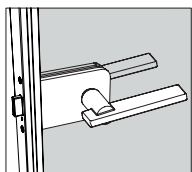

Sherazade Swing Frame is a single custom made swing door with a telescopic jamb and adjustable pivot hinges, which stands out for its clean lines and attention to detail.

The monolithic 6 mm. or laminated 3+3 mm. thick tempered glass is inserted by means of a seal in the aluminum frame, which is supplied in five different finishes. The glasses are available in a wide range of finishes and they are certified according to the safety regulations ANSI Z97.1 and UNI ENI 2150 (with the exception of 533. armato).

Panels in stoneware and in wood with different finishes and essences are available too.

It is possible to assemble three kinds of lock (without block, with cylinder, with revolving plug) and choose between handle or knob and, like the jamb, they are supplied in the same finish of the frame.

codice
code
SSWF

codice
code
SSWFFS

SHERAZADE

Design Piero Lissoni

SHERAZADE SWING FRAME

MANIGLIE PORTA BATTENTE / HANDLES SWING DOOR

Maniglia senza blocco /
Handle without block

codice
code
LSSBA

Maniglia con cilindro /
Handle with cylinder lock

codice
code
LSCYA

Maniglia con nottolino A /
Handle with revolving plug A

codice
code
LSCNA

Maniglia con nottolino B /
Handle with revolving plug B

codice
code
LSCNNA