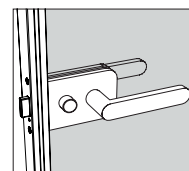

SHERAZADE

Design Piero Lissoni

SHERAZADE SWING FRAME

MANIGLIE PORTA BATTENTE / HANDLES SWING DOOR

Maniglia senza blocco /
Handle without block

codice
code
LSSBA

Maniglia con cilindro /
Handle with cylinder lock

codice
code
LSCYA

Maniglia con nottolino A /
Handle with revolving plug A

codice
code
LSCNA

Maniglia con nottolino B /
Handle with revolving plug B

codice
code
LSCNNA

codice
code
LSSBB

codice
code
LSCYB

codice
code
LSCNB

codice
code
LSCNNB

POMOLI PORTA BATTENTE / KNOBS SWING DOOR

Pomolo senza blocco /
Knob without block

codice
code
PSSB

Pomolo con cilindro /
Knob with cylinder lock

codice
code
PSCY

Pomolo con nottolino A /
Knob with revolving plug A

codice
code
PSCN

Pomolo con nottolino B /
Knob with revolving plug B

codice
code
PSCNN