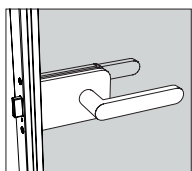

Panels in stoneware and in wood with different finishes and essences are available too.

It is possible to assemble three kinds of lock (without block, with cylinder, with revolving plug) and choose between handle or knob and, like the jamb, they are supplied in the same finish of the frame.

Maniglia con cilindro /
Handle with cylinder lock

codice
code
LSCYA

Maniglia con nottolino A /
Handle with revolving plug A

codice
code
LSCNA

Maniglia con nottolino B /
Handle with revolving plug B

codice
code
LSCNNA