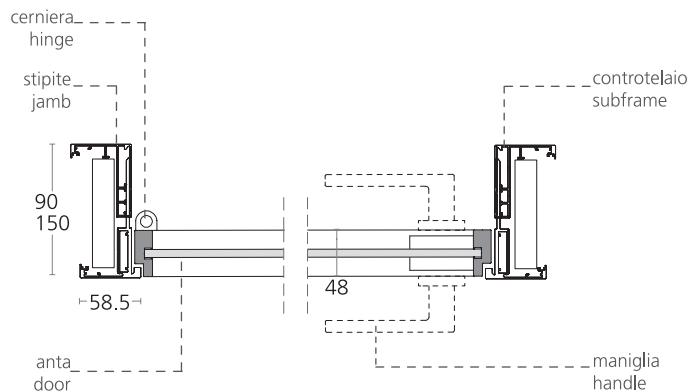

Sherazade Swing Frame is a single custom made swing door with a telescopic jamb and adjustable pivot hinges, which stands out for its clean lines and attention to detail.

The monolithic 6 mm. or laminated 3+3 mm. thick tempered glass is inserted by means of a seal in the aluminum frame, which is supplied in five different finishes. The glasses are available in a wide range of finishes and they are certified according to the safety regulations ANSI Z97.1 and UNI ENI 2150 (with the exception of 533. armato).

Panels in stoneware and in wood with different finishes and essences are available too.

It is possible to assemble three kinds of lock (without block, with cylinder, with revolving plug) and choose between handle or knob and, like the jamb, they are supplied in the same finish of the frame.

codice
code
SSWF

codice
code
SSWFFS

SHERAZADE

Design Piero Lissoni

SHERAZADE SWING FRAME

MANIGLIE PORTA BATTENTE / HANDLES SWING DOOR

Maniglia senza blocco /
Handle without block

codice
code
LSSBA