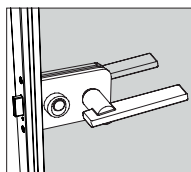

Sherazade Swing Frame is a single custom made swing door with a telescopic jamb and adjustable pivot hinges, which stands out for its clean lines and attention to detail.

The monolithic 6 mm. or laminated 3+3 mm. thick tempered glass is inserted by means of a seal in the aluminum frame, which is supplied in five different finishes. The glasses are available in a wide range of finishes and they are certified according to the safety regulations ANSI Z97.1 and UNI ENI 2150 (with the exception of 533. armato).

Panels in stoneware and in wood with different finishes and essences are available too.

It is possible to assemble three kinds of lock (without block, with cylinder, with revolving plug) and choose between handle or knob and, like the jamb, they are supplied in the same finish of the frame.

codice
code
SSWF

codice
code
SSWFFS

SHERAZADE

Design Piero Lissoni

SHERAZADE SWING FRAME

MANIGLIE PORTA BATTENTE / HANDLES SWING DOOR

Maniglia senza blocco /
Handle without block

codice
code
LSSBA

Maniglia con cilindro /
Handle with cylinder lock

codice
code
LSCYA

Maniglia con nottolino A /
Handle with revolving plug A

codice
code
LSCNA

Maniglia con nottolino B /
Handle with revolving plug B

codice
code
LSCNNA