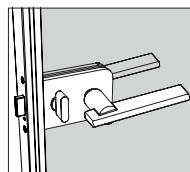

Sherazade Swing Frame is a single custom made swing door with a telescopic jamb and adjustable pivot hinges, which stands out for its clean lines and attention to detail.

The monolithic 6 mm. or laminated 3+3 mm. thick tempered glass is inserted by means of a seal in the aluminum frame, which is supplied in five different finishes. The glasses are available in a wide range of finishes and they are certified according to the safety regulations ANSI Z97.1 and UNI ENI 2150 (with the exception of 533. armato).

Panels in stoneware and in wood with different finishes and essences are available too.

It is possible to assemble three kinds of lock (without block, with cylinder, with revolving plug) and choose between handle or knob and, like the jamb, they are supplied in the same finish of the frame.

codice
code
SSWF

codice
code
SSWFFS

SHERAZADE

Design Piero Lissoni

SHERAZADE SWING FRAME

MANIGLIE PORTA BATTENTE / HANDLES SWING DOOR

Maniglia senza blocco /
Handle without block

codice
code
LSSBA

Maniglia con cilindro /
Handle with cylinder lock

codice
code
LSCYA

Maniglia con nottolino A /
Handle with revolving plug A

codice
code
LSCNA

Maniglia con nottolino B /
Handle with revolving plug B

codice
code
LSCNNA