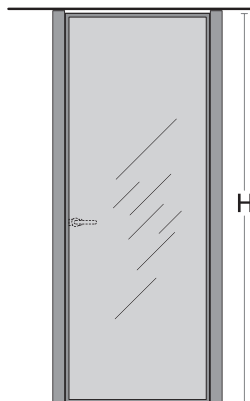

SHERAZADE

Design Piero Lissoni

SHERAZADE SWING FRAME

Sherazade Swing Frame è una porta singola a battente prodotta su misura, che si distingue per la grande pulizia formale e la cura dei dettagli, con stipite telescopico e cerniere a perno regolabili.

Un vetro temperato monolitico da 6 mm o stratificato da 3+3 mm è inserito tramite guarnizione in un telaio d'alluminio, fornito in cinque diverse finiture.

I vetri, disponibili in una vastissima gamma di finiture, sono certificati secondo le normative di sicurezza ANSI Z97.1 e UNI ENI 2150 (ad eccezione di 533. armato).

Sono disponibili anche pannelli in gres o in legno, con diverse finiture ed essenze.

È possibile montare tre tipi di serratura (senza blocco, con cilindro, con nottolino) e scegliere tra maniglia o pomolo che, come lo stipite, sono forniti nella stessa finitura del telaio.

Sherazade Swing Frame is a single custom made swing door with a telescopic jamb and adjustable pivot hinges, which stands out for its clean lines and attention to detail.

The monolithic 6 mm. or laminated 3+3 mm. thick tempered glass is inserted by means of a seal in the aluminum frame, which is supplied in five different finishes. The glasses are available in a wide range of finishes and they are certified according to the safety regulations ANSI Z97.1 and UNI ENI 2150 (with the exception of 533. armato).

Panels in stoneware and in wood with different finishes and essences are available too.

It is possible to assemble three kinds of lock (without block, with cylinder, with revolving plug) and choose between handle or knob and, like the jamb, they are supplied in the same finish of the frame.

codice
code
SSWF

codice
code
SSWFFS