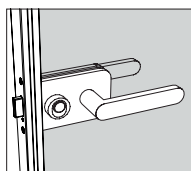

Panels in stoneware and in wood with different finishes and essences are available too.

It is possible to assemble three kinds of lock (without block, with cylinder, with revolving plug) and choose between handle or knob and, like the jamb, they are supplied in the same finish of the frame.

codice
code
SSWF

codice
code
SSWFFS

SHERAZADE

Design Piero Lissoni

SHERAZADE SWING FRAME

MANIGLIE PORTA BATTENTE / HANDLES SWING DOOR

Maniglia senza blocco /
Handle without block

codice
code
LSSBA

Maniglia con cilindro /
Handle with cylinder lock

codice
code
LSCYA

Maniglia con nottolino A /
Handle with revolving plug A

codice
code
LSCNA

Maniglia con nottolino B /
Handle with revolving plug B

codice
code
LSCNNA

codice
code
LSSBB

codice
code
LSCYB

codice
code
LSCNB

codice
code
LSCNNB

POMOLI PORTA BATTENTE / KNOBS SWING DOOR

Pomolo senza blocco /
Knob without block

codice
code
PSSB

Pomolo con cilindro /
Knob with cylinder lock