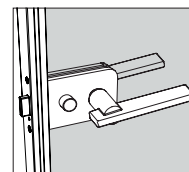

Panels in stoneware and in wood with different finishes and essences are available too.

It is possible to assemble three kinds of lock (without block, with cylinder, with revolving plug) and choose between handle or knob and, like the jamb, they are supplied in the same finish of the frame.

Maniglia con cilindro /
Handle with cylinder lock

codice
code
LSCYA

Maniglia con nottolino A /
Handle with revolving plug A

codice
code
LSCNA

Maniglia con nottolino B /
Handle with revolving plug B

codice
code
LSCNNA

codice
code
LSSBB

codice
code
LSCYB

codice
code
LSCNB

codice
code
LSCNNB

POMOLI PORTA BATTENTE / KNOBS SWING DOOR

Pomolo senza blocco /
Knob without block

codice
code
PSSB

Pomolo con cilindro /
Knob with cylinder lock