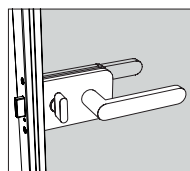

Panels in stoneware and in wood with different finishes and essences are available too.

It is possible to assemble three kinds of lock (without block, with cylinder, with revolving plug) and choose between handle or knob and, like the jamb, they are supplied in the same finish of the frame.

Maniglia con cilindro /
Handle with cylinder lock

codice
code
LSCYA

Maniglia con nottolino A /
Handle with revolving plug A

codice
code
LSCNA

Maniglia con nottolino B /
Handle with revolving plug B

codice
code
LSCNNA

codice
code
LSSBB

codice
code
LSCYB

codice
code
LSCNB

codice
code
LSCNNB

POMOLI PORTA BATTENTE / KNOBS SWING DOOR

Pomolo senza blocco /
Knob without block

codice
code
PSSB

Pomolo con cilindro /
Knob with cylinder lock